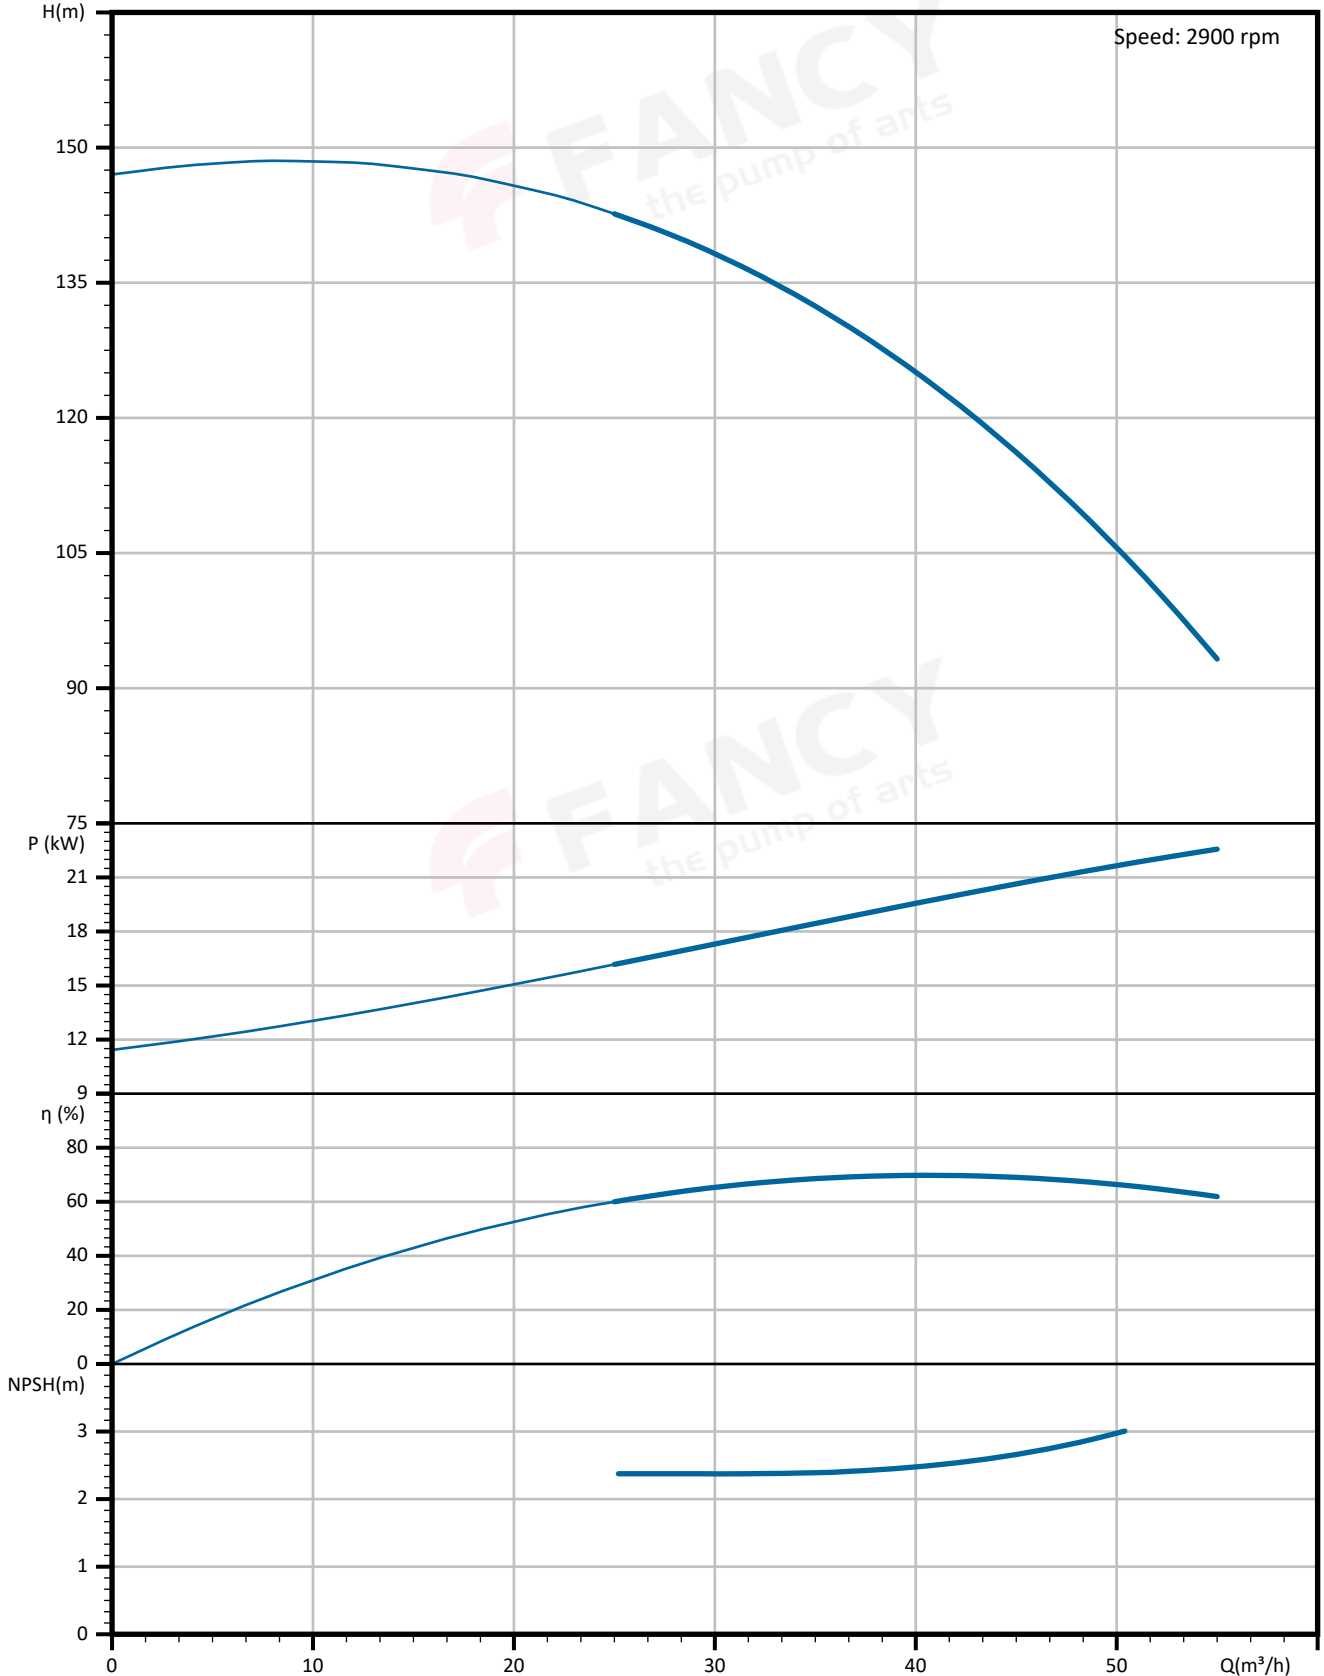

Manufacturer	FANCY PUMP(ZHEJIANG) Co., LTD
Address	Wanchang Road, Wenling City, Zhejiang
Contact	+86 13566667995
Date	2025/04/03
Client Name	
Client Addr.	
Contacts	
Contact	

Project Name	
Item NO	

The hydraulic performance curve have been tested with Clean water at °C, density 1000kg/m³,and at 1bar atmospherical pressure. IS099062012 Grade 3B