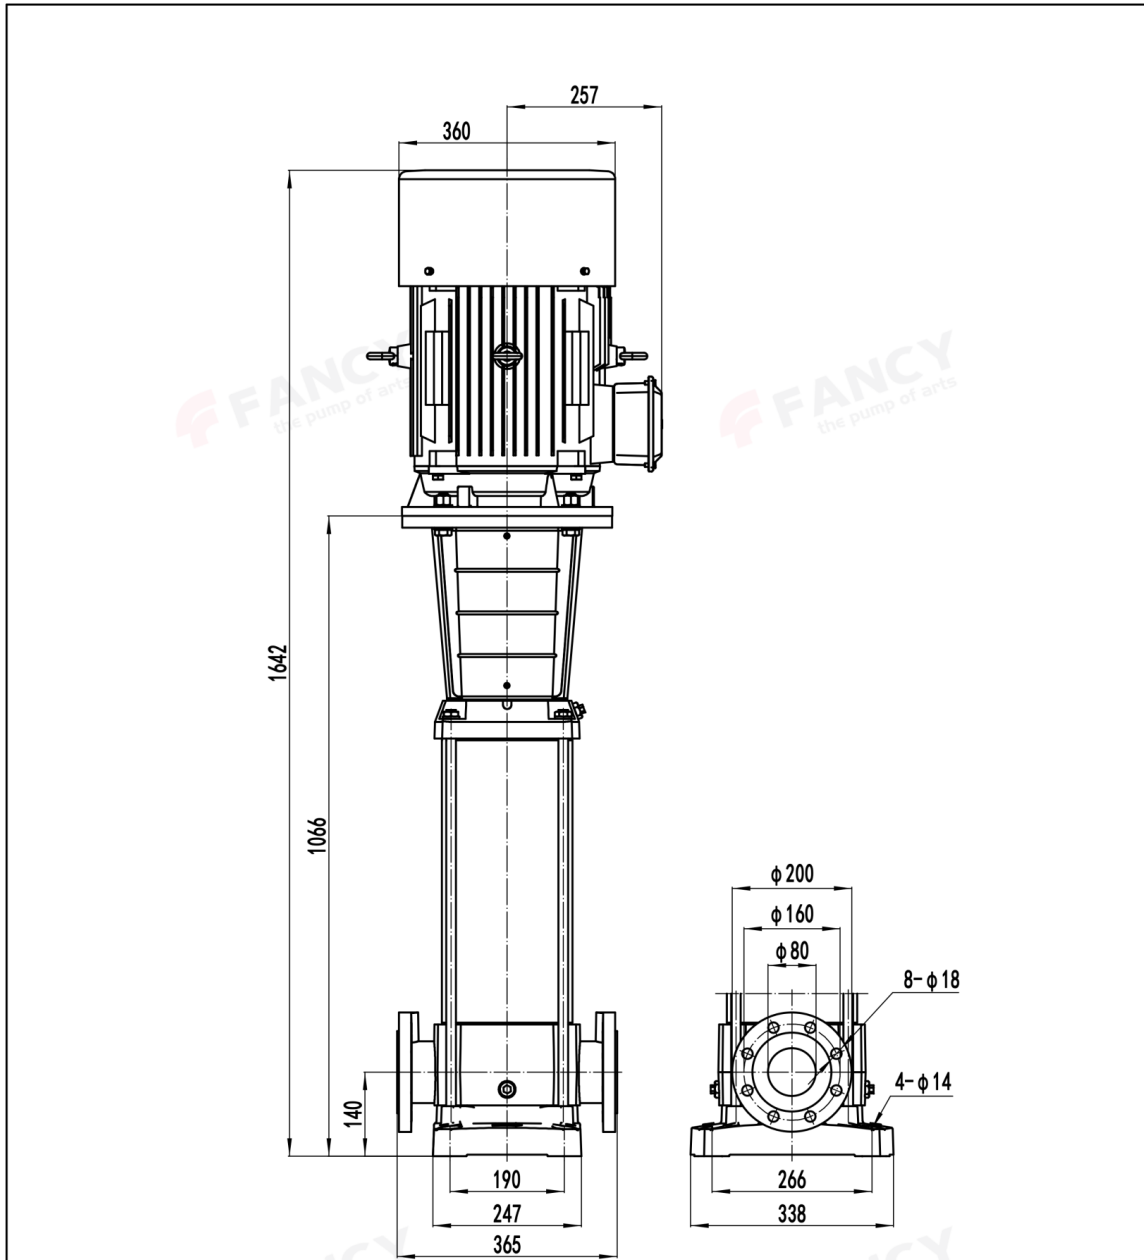

Manufacturer	FANCY PUMP(ZHEJIANG) Co., LTD
Address	Wanchang Road, Wenling City, Zhejiang
Contact	+86 13566667995
Date	2025/04/03
Client Name	
Client Addr.	
Contacts	
Contact	

Project Name

Item NO

						FANCY the pump of arts		
						Installation dimension Установочный размер		
						CDM42-6		
Mark	Places	Section	Mod.file no.	Signature	yy/mm/dd	Stage mark	Weight	Scale
Design			Standard.					
Verify								
Craft			Approve			Total: 1 pages page: 1