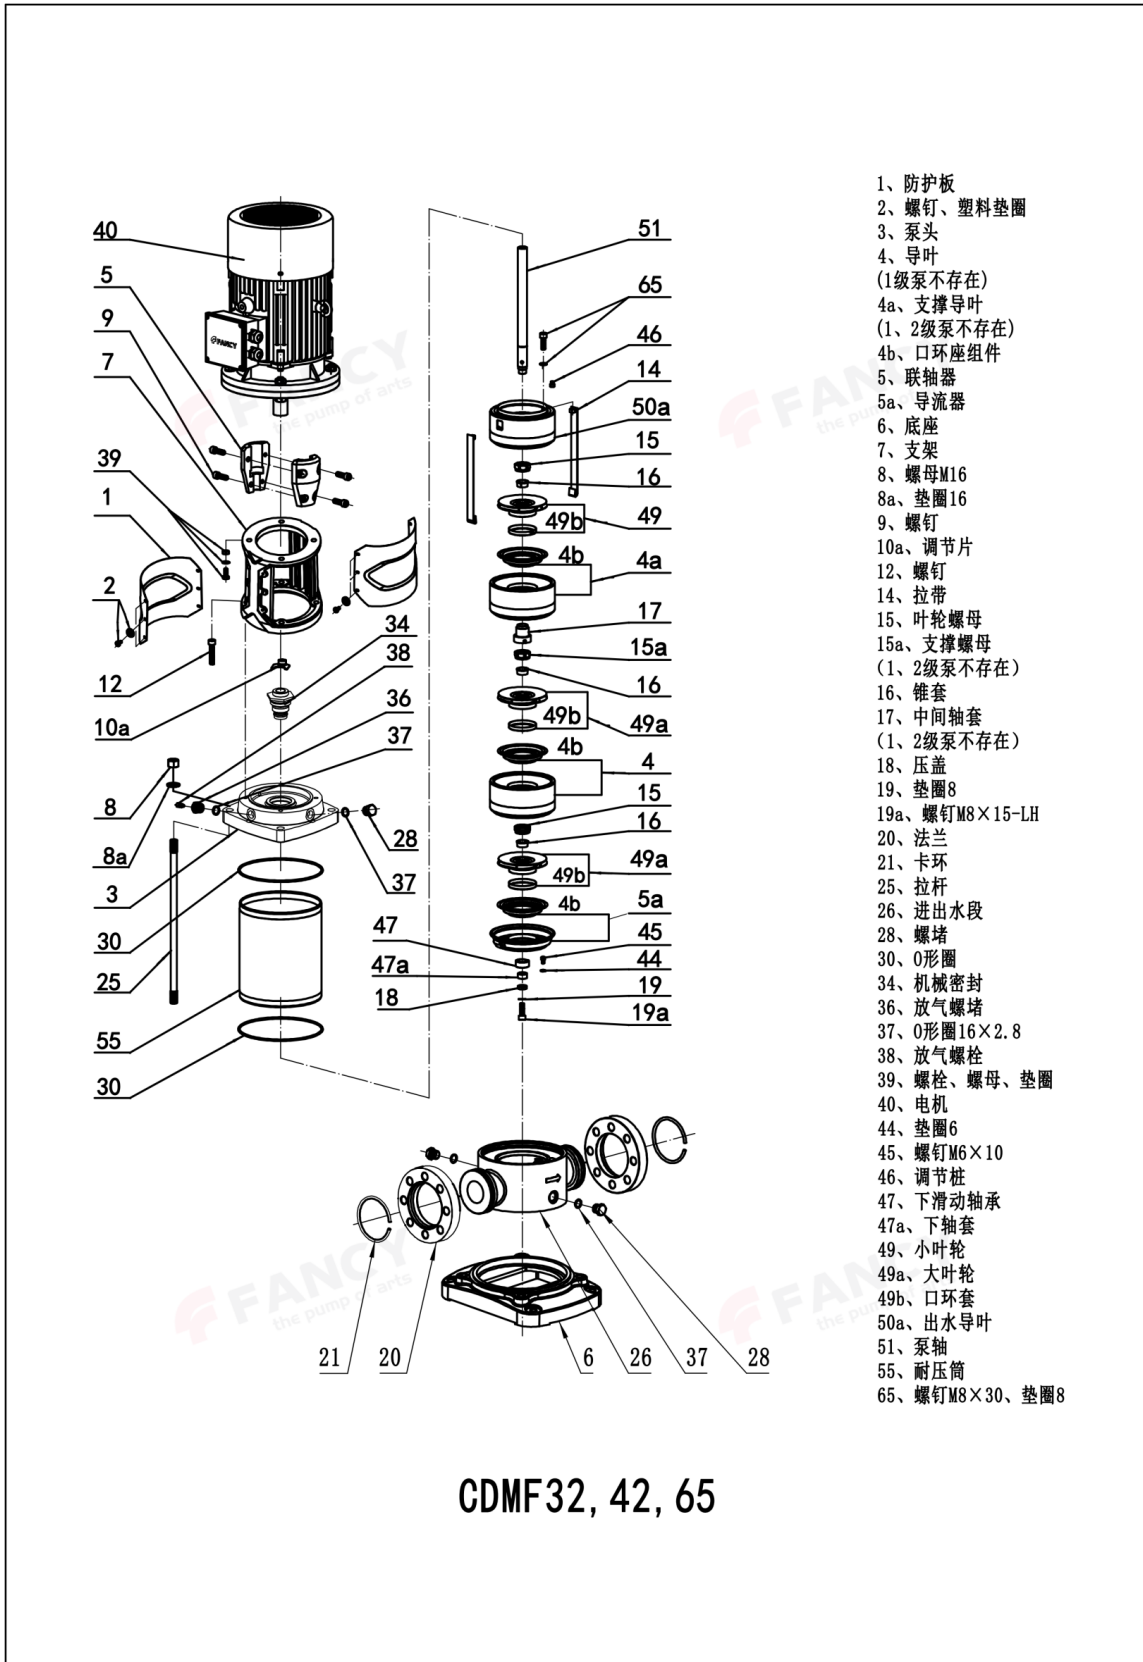

Manufacturer	FANCY PUMP(ZHEJIANG) Co., LTD
Address	Wanchang Road, Wenling City, Zhejiang
Contact	+86 13566667995
Date	2025/04/03
Client Name	
Client Addr.	
Contacts	
Contact	

Project Name

Item NO

- 1、防护板
- 2、螺钉、塑料垫圈
- 3、泵头
- 4、导叶
  (1级泵不存在)
5. 4a、支撑导叶
   (1、2级泵不存在)
6. 4b、口环座组件
- 5、联轴器
8. 5a、导流器
- 6、底座
- 7、支架
- 8、螺母M16
12. 8a、垫圈16
- 9、螺钉
14. 10a、调节片
- 12、螺钉
- 14、拉带
- 15、叶轮螺母
18. 15a、支撑螺母
    (1、2级泵不存在)
- 16、锥套
- 17、中间轴套
  (1、2级泵不存在)
- 18、压盖
- 19、垫圈8
23. 19a、螺钉M8×15-LH
- 20、法兰
- 21、卡环
- 25、拉杆
- 26、进出水段
- 28、螺堵
- 30、O形圈
- 34、机械密封
- 36、放气螺堵
- 37、O形圈16×2.8
- 38、放气螺栓
- 39、螺栓、螺母、垫圈
- 40、电机
- 44、垫圈6
- 45、螺钉M6×10
- 46、调节桩
- 47、下滑动轴承
40. 47a、下轴套
- 49、小叶轮
42. 49a、大叶轮
43. 49b、口环套
44. 50a、出水导叶
- 51、泵轴
- 55、耐压筒
- 65、螺钉M8×30、垫圈8

CDMF32, 42, 65