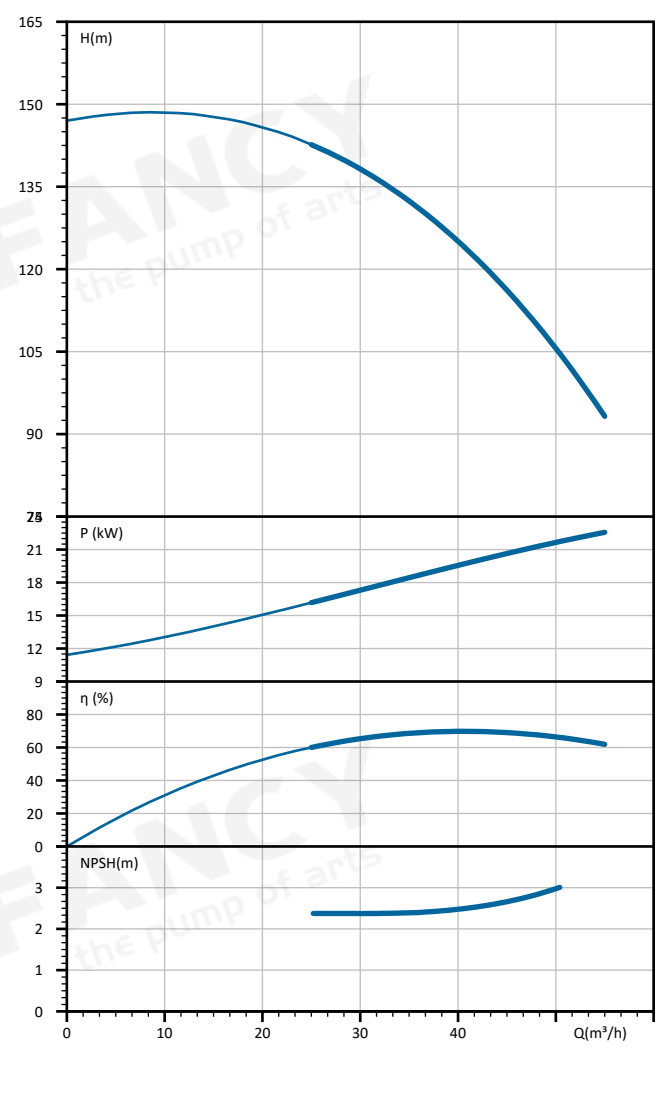

**Nameplate parameters**

Rated flow(m <sup>3</sup> /h)	42
Rated head(m)	122
Rated power(kW)	22
Efficiency(%)	69.8
Speed(r/min)	2900
Impeller stages	6

**Material**

Pump body	SS304
Impeller	SS304
Diffuser	SS304
Motor bracket	HT250
Pump shaft	SS304
Mechanical seal	GN+WC+FKM
Motor case	HT200
Stator&rotor	50W800
Bearing	GCr15
Wiring	Cu
Base	HT200

Project Name	
Item NO	

The hydraulic performance curve have been tested with Clean water at °C, density 1000kg/m<sup>3</sup>,and at 1bar atmospherical pressure. IS099062012 Grade 3B

## Pump Technical Parameters

Rated parameters	
Pump model	CDMF42-6
Part NO.	CDM42-6
Rated flow	42 m <sup>3</sup> /h
Rated head	122 m
Rated efficiency (%)	69.8
Power (kW)	20
NPSHr (m)	2.5
Speed (rpm)	2900
Max impeller diameter (mm)	136
Medium	
Pumped medium	Clean water
Working temperature (°C)	
Medium density (kg/m <sup>3</sup> )	1000
Viscosity (mm <sup>2</sup> /s)	1